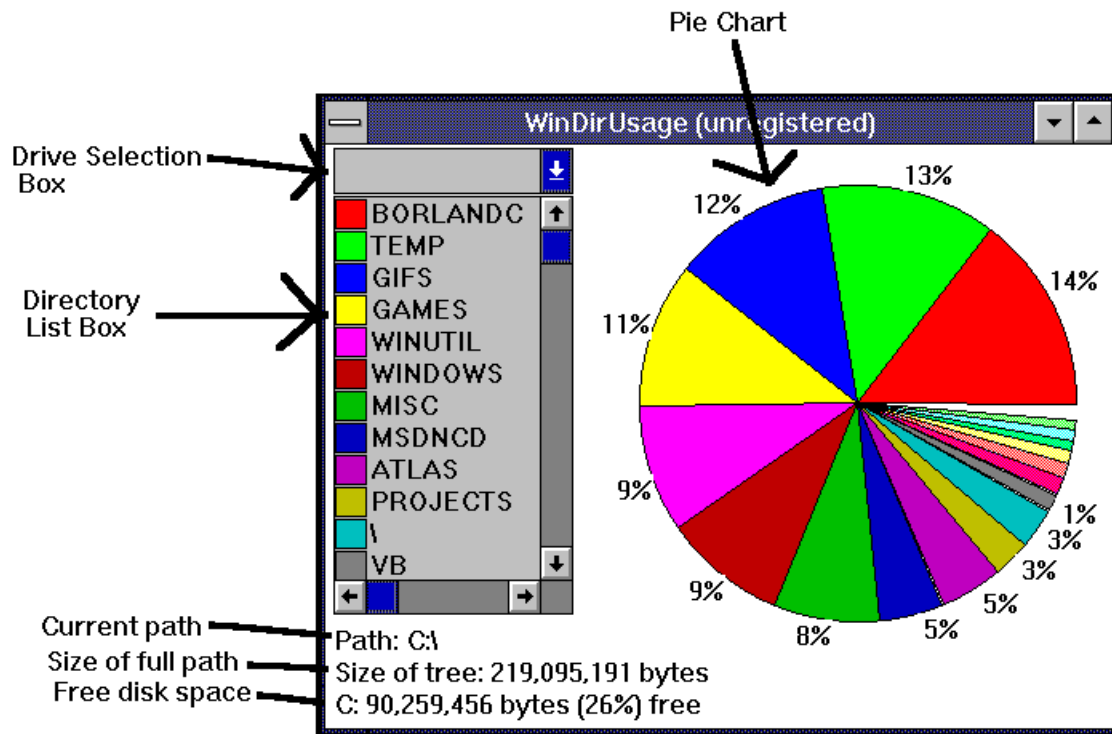

Limitations

=====

WinDirUsage V1.0 has a few limitations that will be fixed in future updates:

- WinDirUsage doesn't handle empty floppy drives. If you select a floppy drive to read there must be a floppy disk in it.
- WinDirUsage cannot display more than 50 directories. This doesn't mean you can't have more than 50 directories on the entire drive, just that WinDirUsage cannot show more than 50 directories in the pie chart or list box.
- WinDirUsage only has 30 colors for the pie chart segments. After 30 directories are displayed, WinDirUsage will start using random colors.
- WinDirUsage will always read the contents of the drive whenever a disk or directory is selected, even if that directory has already been read once. Only registered users will receive a version of WinDirUsage that has this limitation removed.
- The mouse is required to use WinDirUsage, the keyboard is not supported.
- WinDirUsage has not been tested with Windows V3.0